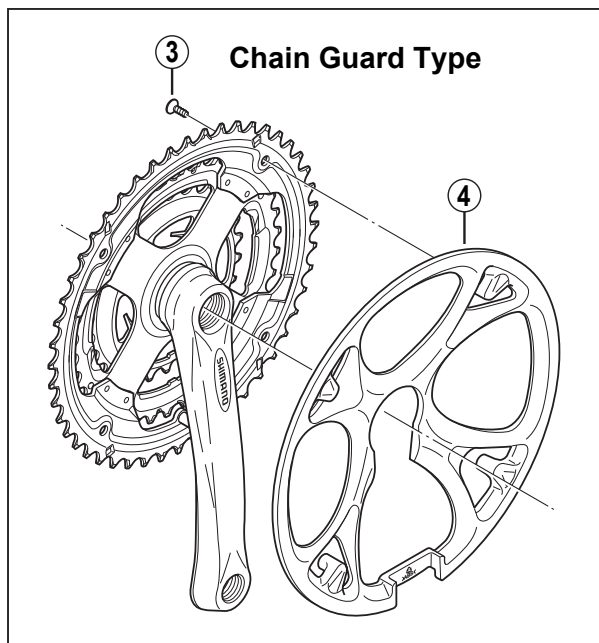

SHIMANO TOURNEY Front Chainwheel  
**FC-TY33-A**

• Chaining teeth combination: 48-38-28T

Q'TY	ITEM NO.	SHIMANO CODE NO.	DESCRIPTION
	1	Y-1A5 12000	Crank Arm Cap
	2	Y-1D5 01100	Left Hand Crank Arm 170 mm
	3	Y-1D2 98010	Chain Guard Fixing Screw (4 pcs.)
		Y-1D0 15010	Chain Guard (Gray)
	* 4	Y-1D0 15020	Chain Guard (Black)