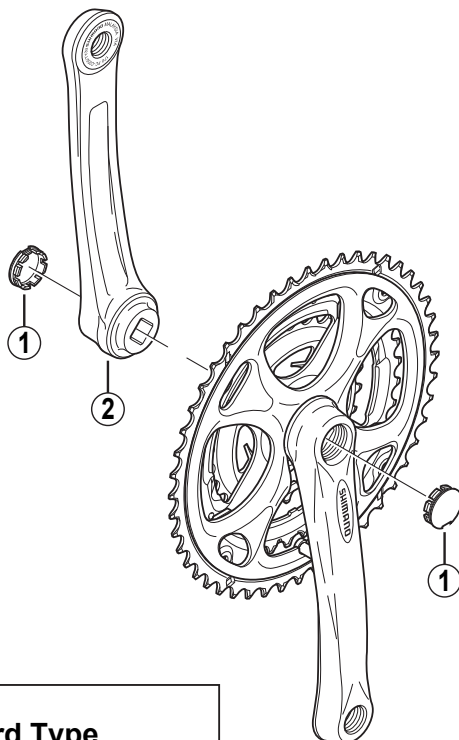

SHIMANO TOURNEY Front Chainwheel  
**FC-TY33-A**

• Chaining teeth combination: 48-38-28T

Q'TY	ITEM NO.	SHIMANO CODE NO.	DESCRIPTION
	1	Y-1A5 12000	Crank Arm Cap
	2	Y-1D5 01100	Left Hand Crank Arm 170 mm
	3	Y-1D2 98010	Chain Guard Fixing Screw (4 pcs.)
		Y-1D0 15010	Chain Guard (Gray)
	* 4	Y-1D0 15020	Chain Guard (Black)